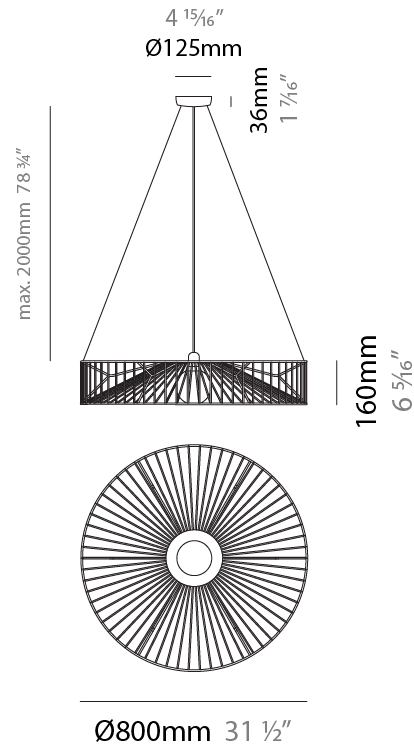

MARIOLA SUSPENSION

D111182- _____

base number   Finish Options   Finish Options

1. To build a product code in our configurator select the specify button on the base model # product page
2. To build a manual product code on this datasheet choose from the options listed below in blue font and add the suffix to the base model #

GENERAL

Series: Mariola
Partner: Ole
Division: Design
Installation: Suspension
Product Type: Pendant
Mounting Location: Ceiling

PHYSICAL

Shape: Abstract
Diameter (mm): 800
Diameter (in): 31 1/2
Height (mm): 160
Height (in): 6 3/16
Max. Overall Height (mm): 2160
Max. Overall Height (in): 85 1/16
Fixture Finish: BEI / BLK / BLU / COG / DGN / GRY / MRN / MOC / MUS / OLV / SIL / STN / TER / WHI
Holder Finish: MBK
Accent Finish: WHI / GSD
Fixture Material: Fabric Cord / Metal
Primary Material: Fabric - Recycled
Cable Details: 2,000mm/78 3/4" Transparent Cable

ELECTRICAL

Number of Lamps: 1
Lamp Type: LED Retrofit
Bulb Included: Bulb Not Included
Max. Wattage Per Lamp (W): 20
Lamp Base: E26
Input Voltage (V): 120
Upon Request: 277Vac / GU24

LED

OPTICAL

RATINGS AND CERTIFICATIONS

Certified By: Certified for North American Standards
IP rating: IP20

PROJECT	_____
TYPE	_____
SPECIFIER	_____
QUANTITY	_____
DATE	_____