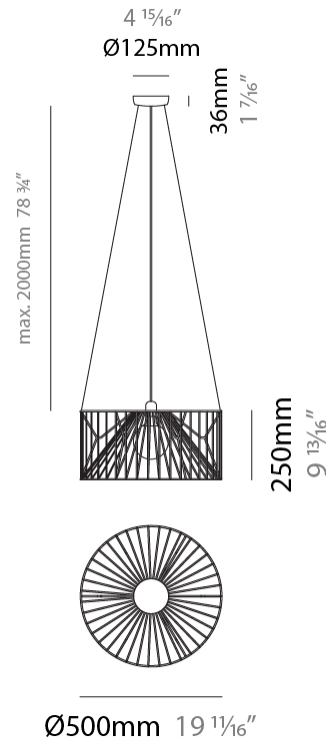

MARIOLA SUSPENSION

D111180- _____ - _____

base number   Finish Options   Finish Options

1. To build a product code in our configurator select the specify button on the base model # product page
2. To build a manual product code on this datasheet choose from the options listed below in blue font and add the suffix to the base model #

GENERAL

Series: Mariola
Partner: Ole
Division: Design
Installation: Suspension
Product Type: Pendant
Mounting Location: Ceiling

PHYSICAL

Shape: Abstract
Diameter (mm): 500
Diameter (in): 19 11/16
Height (mm): 250
Height (in): 9 13/16
Max. Overall Height (mm): 2250
Max. Overall Height (in): 88 3/16
Fixture Finish: BEI / BLK / BLU / COG / DGN / GRY / MRN / MOC / MUS / OLV / SIL / STN / TER / WHI
Holder Finish: MBK
Accent Finish: WHI / GSD
Fixture Material: Fabric Cord / Metal
Primary Material: Fabric - Recycled
Cable Details: 2,000mm/78 3/4" Transparent Cable
Upon Request: Matte White Holder

ELECTRICAL

Number of Lamps: 1
Lamp Type: LED Retrofit
Bulb Included: Bulb Not Included
Max. Wattage Per Lamp (W): 20
Lamp Base: E26
Input Voltage (V): 120
Upon Request: 277Vac / GU24

LED

OPTICAL

RATINGS AND CERTIFICATIONS

Certified By: Certified for North American Standards
IP rating: IP20

PROJECT	_____
TYPE	_____
SPECIFIER	_____
QUANTITY	_____
DATE	_____