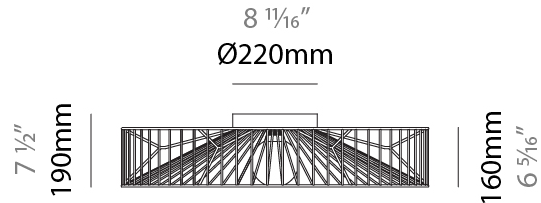

GENERAL

Series: Mariola
 Partner: Ole
 Division: Design
 Installation: Suspension
 Product Type: Pendant
 Mounting Location: Ceiling

PHYSICAL

Shape: Abstract
 Diameter (mm): 500
 Diameter (in): 19 11/16
 Height (mm): 250
 Height (in): 9 13/16
 Max. Overall Height (mm): 2250
 Max. Overall Height (in): 88 3/16
 Fixture Finish: BEI / BLK / BLU / COG / DGN / GRY / MRN / MOC / MUS / OLV / SIL / STN / TER / WHI
 Holder Finish: MBK
 Accent Finish: WHI / GSD
 Fixture Material: Fabric Cord / Metal
 Primary Material: Fabric - Recycled
 Cable Details: 2,000mm/78 3/4" Transparent Cable
 Upon Request: Matte White Holder

GENERAL

Series: Mariola
 Partner: Ole
 Division: Design
 Installation: Suspension
 Product Type: Pendant
 Mounting Location: Ceiling

PHYSICAL

Shape: Abstract
 Diameter (mm): 800
 Diameter (in): 31 1/2
 Height (mm): 160
 Height (in): 6 3/16
 Max. Overall Height (mm): 2160
 Max. Overall Height (in): 85 1/16
 Fixture Finish: BEI / BLK / BLU / COG / DGN / GRY / MRN / MOC / MUS / OLV / SIL / STN / TER / WHI
 Holder Finish: MBK
 Accent Finish: WHI / GSD
 Fixture Material: Fabric Cord / Metal
 Primary Material: Fabric - Recycled
 Cable Details: 2,000mm/78 3/4" Transparent Cable

GENERAL

Series: Mariola
 Partner: Ole
 Division: Design
 Installation: Surface
 Product Type: Ceiling Surface
 Mounting Location: Ceiling

PHYSICAL

Shape: Abstract
 Diameter (mm): 800
 Diameter (in): 31 1/2
 Height (mm): 190
 Height (in): 7 1/2
 Fixture Finish: BEI / BLK / BLU / COG / DGN / GRY / MRN / MOC / MUS / OLV / SIL / STN / TER / WHI
 Holder Finish: WHI / GSD
 Accent Finish: WHI
 Fixture Material: Fabric Cord / Metal
 Primary Material: Fabric - Recycled

Certified By: Certified for North American Standards
 IP rating: IP20

PROJECT
TYPE
SPECIFIER
QUANTITY
DATE

Ø800mm 31 1/2"

MARIOLA SURFACE

D112049-

PROJECT

TYPE

SPECIFIER