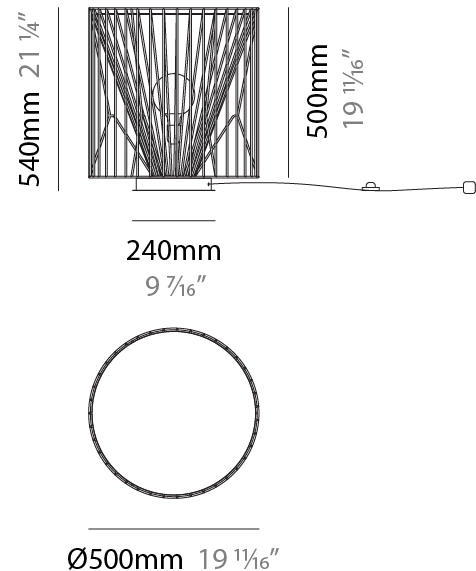

MARIOLA PORTABLE

D114031- - -

base number   Finish Options   Finish Options

1. To build a product code in our configurator select the specify button on the base model # product page
2. To build a manual product code on this datasheet choose from the options listed below in blue font and add the suffix to the base model #

GENERAL

Series: Mariola
Partner: Ole
Division: Design
Installation: Portable
Product Type: Floor
Mounting Location: Floor

PHYSICAL

Shape: Abstract
Diameter (mm): 500
Diameter (in): 19 11/16
Height (mm): 540
Height (in): 21 1/4
Diffuser: PMMA - Opal
Fixture Finish: BEI / BLK / BLU / COG / DGN / GRY / MRN / MOC / MUS / OLV / SIL / STN / TER / WHI
Holder Finish: WHI / GSD
Accent Finish: WHI
Fixture Material: Fabric Cord / Metal
Primary Material: Fabric - Recycled
Cable Details: 220/100 Cord

ELECTRICAL

Number of Lamps: 1
Lamp Type: LED Retrofit
Lamp Shape: A19
Bulb Included: Bulb Not Included
Max. Wattage Per Lamp (W): 15
Lamp Base: E26
Input Voltage (V): 120
Upon Request: 277Vac / GU24

LED

OPTICAL

RATINGS AND CERTIFICATIONS

Certified By: Certified for North American Standards
IP rating: IP20

PROJECT	_____
TYPE	_____
SPECIFIER	_____
QUANTITY	_____
DATE	_____